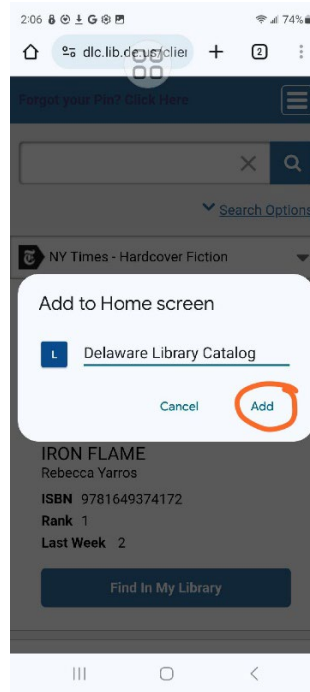

Tap the Share button in browser to find the "Add to Home Screen" option

2. With the share menu open, look for an option called "Add to Home screen" and tap it

3. A box called "Add to Home screen" will appear
- You can rename/edit the app if you want - the default is the page title
 - Tap **Add** in the top-right corner of the screen to complete the steps

4. A new icon will appear on your device's screen; you can move it around using the edit home screen function on your device, or leave it where it is

5. Tap the icon at any time to launch the mobile website *

*You can choose to save your library card number and PIN, by clicking on Save Password

Android devices: Google Chrome browser

1. Open the dlc.lib.de.us site and then look for the three-dot settings icon in the top-right of the page.

2. With **Settings** open, look for an option called "**Add to Home screen**" and tap it

3. A box called "Add to Home screen" will appear
 - You can **rename** the app if you want - the default is the page title
 - Tap **Add** to complete the steps
4. A new icon will appear on your device's screen; you can move it around using the standard home screen press & drag options, or leave it where it is