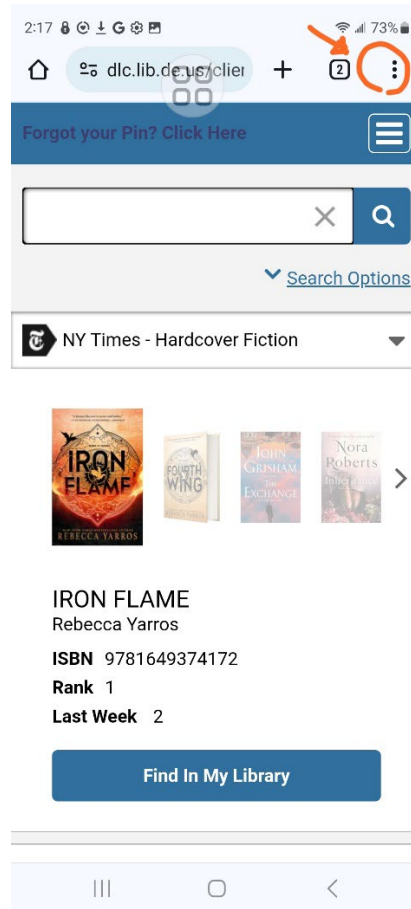

Tap the Share button in browser to find the "Add to Home Screen" option

2. With the share menu open, look for an option called "Add to Home screen" and tap it

3. A box called "Add to Home screen" will appear
- You can rename/edit the app if you want - the default is the page title
 - Tap **Add** in the top-right corner of the screen to complete the steps

4. A new icon will appear on your device's screen; you can move it around using the edit home screen function on your device, or leave it where it is

5. Tap the icon at any time to launch the mobile website *

*You can choose to save your library card number and PIN, by clicking on Save Password

Android devices: Google Chrome browser

1. Open the dlc.lib.de.us site and then look for the three-dot settings icon in the top-right of the page.