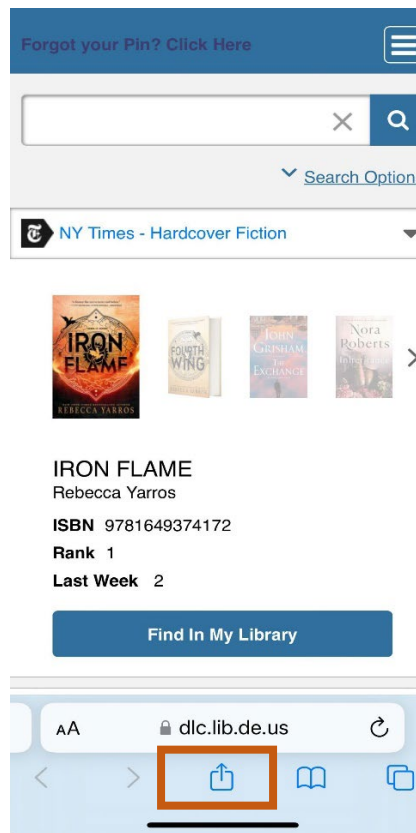

Add a shortcut to the Delaware Library Catalog (DLC) to the home screen on your device. This will give you the ability to search the DLC, access your account, and place holds on items.

The Delaware Library Catalog is designed to work on mobile devices, and includes most of the features you're accustomed to using in the Library app. If you're reading these instructions on your mobile device, click this link to launch the mobile site: dlc.lib.de.us

With the site loaded, follow these instructions to save the site as a saved app on your device:

Apple Devices (iPhones, iPads)

1. Look for a "Share" icon in the bottom bar on the page in a Safari browser, next to the forward and back buttons