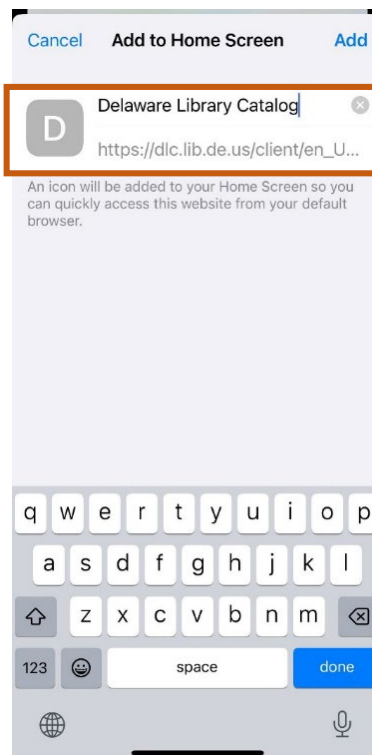

Add a shortcut to the Delaware Library Catalog (DLC) to the home screen on your device. This will give you the ability to search the DLC, access your account, and place holds on items.

The Delaware Library Catalog is designed to work on mobile devices, and includes most of the features you're accustomed to using in the Library app. If you're reading these instructions on your mobile device, click this link to launch the mobile site: dlc.lib.de.us

With the site loaded, follow these instructions to save the site as a saved app on your device:

Apple Devices (iPhones, iPads)

1. Look for a "Share" icon in the bottom bar on the page in a Safari browser, next to the forward and back buttons

Tap the Share button in browser to find the "Add to Home Screen" option

2. With the share menu open, look for an option called "Add to Home screen" and tap it

3. A box called "Add to Home screen" will appear
- You can rename/edit the app if you want - the default is the page title
 - Tap **Add** in the top-right corner of the screen to complete the steps