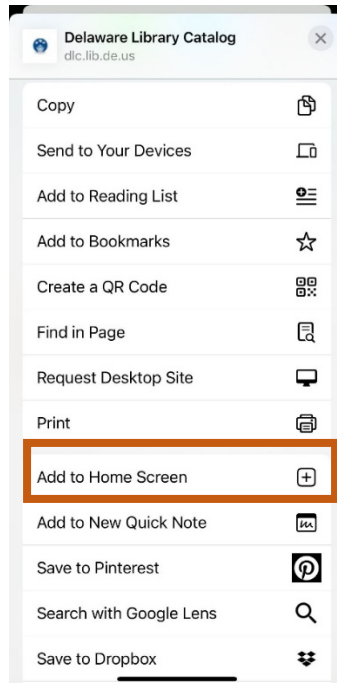

Add a shortcut to the Delaware Library Catalog (DLC) to the home screen on your device. This will give you the ability to search the DLC, access your account, and place holds on items.

The Delaware Library Catalog is designed to work on mobile devices, and includes most of the features you're accustomed to using in the Library app. If you're reading these instructions on your mobile device, click this link to launch the mobile site: dlc.lib.de.us

With the site loaded, follow these instructions to save the site as a saved app on your device:

Apple Devices (iPhones, iPads)

1. Look for a "Share" icon in the bottom bar on the page in a Safari browser, next to the forward and back buttons

Tap the Share button in browser to find the "Add to Home Screen" option

2. With the share menu open, look for an option called "Add to Home screen" and tap it

3. A box called "Add to Home screen" will appear
- You can rename/edit the app if you want - the default is the page title
 - Tap **Add** in the top-right corner of the screen to complete the steps