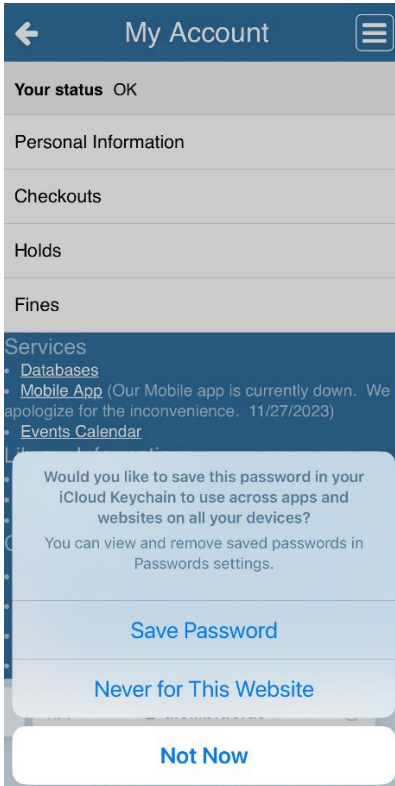

*You can choose to save your library card number and PIN, by clicking on Save Password