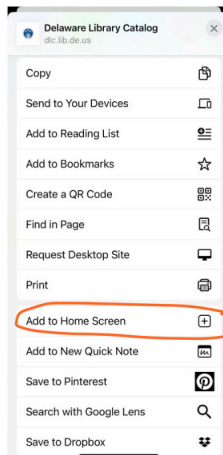

What you can do now:

- Access the Delaware Library Catalog on any device from a browser on your device directly at dlc.lib.de.us
- Make it a "Home Page Quick Link" (Instructions below)
- Access services at delawarelibraries.org

Quick links to services:

- List of Libraries - delawarelibraries.org/list-of-libraries
- Library Operating Hours - delawarelibraries.libcal.com/hours
- Access "My Account" - dlc.lib.de.us
- Access Event Calendar - delawarelibraries.libcal.com
- Ask a Librarian DE - answers.delawarelibraries.org

Add a quick link to the site by adding to your home screen.

The Delaware Library Catalog is designed to work on all devices via a browser.

Choose Share

Add to Home Screen

Easy Access

- ← **iOS (Apple) Devices (iPhone/iPad):**
- Open your browser and type in: dlc.lib.de.us
 - Click the share icon
 - Choose "add to home screen"
 - You can rename the icon at this time if you choose

Choose 3 Dots

Add to Home Screen

Choose Add

Easy Access

- ← **Android/Google Devices:**
- Open your browser and type in: dlc.lib.de.us
 - Choose the 3 Dots in the upper right
 - Choose "add to home screen"
 - You can rename it at this time