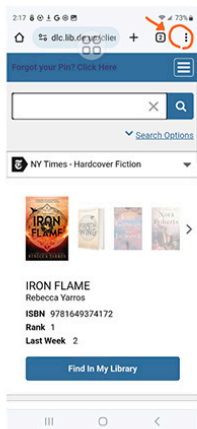

Add a quick link to the site by adding to your home screen.

The Delaware Library Catalog is designed to work on all devices via a browser.

Choose Share

Add to Home Screen

Easy Access

- ← **iOS (Apple) Devices (iPhone/iPad):**
- Open your browser and type in: dlc.lib.de.us
 - Click the share icon
 - Choose "add to home screen"
 - You can rename the icon at this time if you choose

Choose 3 Dots

Add to Home Screen

Choose Add

Easy Access

- ← **Android/Google Devices:**
- Open your browser and type in: dlc.lib.de.us
 - Choose the 3 Dots in the upper right
 - Choose "add to home screen"
 - You can rename it at this time