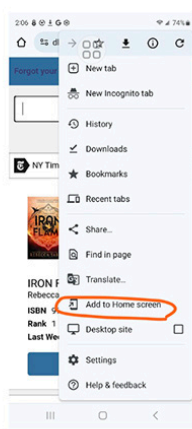

Quick links to services:

- List of Libraries - delawarelibraries.org/list-of-libraries
- Library Operating Hours - delawarelibraries.libcal.com/hours
- Access "My Account" - dlc.lib.de.us
- Access Event Calendar - delawarelibraries.libcal.com
- Ask a Librarian DE - answers.delawarelibraries.org

Add a quick link to the site by adding to your home screen.

The Delaware Library Catalog is designed to work on all devices via a browser.

Choose Share

Add to Home Screen

Easy Access

- ← **iOS (Apple) Devices (iPhone/iPad):**
- Open your browser and type in: dlc.lib.de.us
 - Click the share icon
 - Choose "add to home screen"
 - You can rename the icon at this time if you choose

Choose 3 Dots

Add to Home Screen

Choose Add

Easy Access

- ← **Android/Google Devices:**
- Open your browser and type in: dlc.lib.de.us
 - Choose the 3 Dots in the upper right
 - Choose "add to home screen"
 - You can rename it at this time