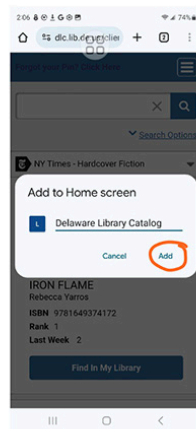

Quick links to services:

- List of Libraries - delawarelibraries.org/list-of-libraries
- Library Operating Hours - delawarelibraries.libcal.com/hours
- Access "My Account" - dlc.lib.de.us
- Access Event Calendar - delawarelibraries.libcal.com
- Ask a Librarian DE - answers.delawarelibraries.org

Add a quick link to the site by adding to your home screen.

The Delaware Library Catalog is designed to work on all devices via a browser.

Choose Share

Add to Home Screen

Easy Access

- ← **iOS (Apple) Devices (iPhone/iPad):**
- Open your browser and type in: dlc.lib.de.us
 - Click the share icon
 - Choose "add to home screen"
 - You can rename the icon at this time if you choose

Choose 3 Dots

Add to Home Screen

Choose Add

Easy Access

- ← **Android/Google Devices:**
- Open your browser and type in: dlc.lib.de.us
 - Choose the 3 Dots in the upper right
 - Choose "add to home screen"
 - You can rename it at this time