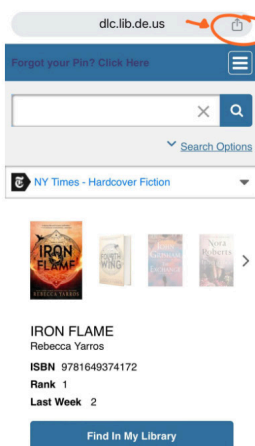

Quick links to services:

- List of Libraries - delawarelibraries.org/list-of-libraries
- Library Operating Hours - delawarelibraries.libcal.com/hours
- Access "My Account" - dlc.lib.de.us
- Access Event Calendar - delawarelibraries.libcal.com
- Ask a Librarian DE - answers.delawarelibraries.org

Add a quick link to the site by adding to your home screen.

The Delaware Library Catalog is designed to work on all devices via a browser.

Choose Share

Add to Home Screen

Easy Access

- ← **iOS (Apple) Devices (iPhone/iPad):**
- Open your browser and type in: dlc.lib.de.us
 - Click the share icon
 - Choose "add to home screen"
 - You can rename the icon at this time if you choose